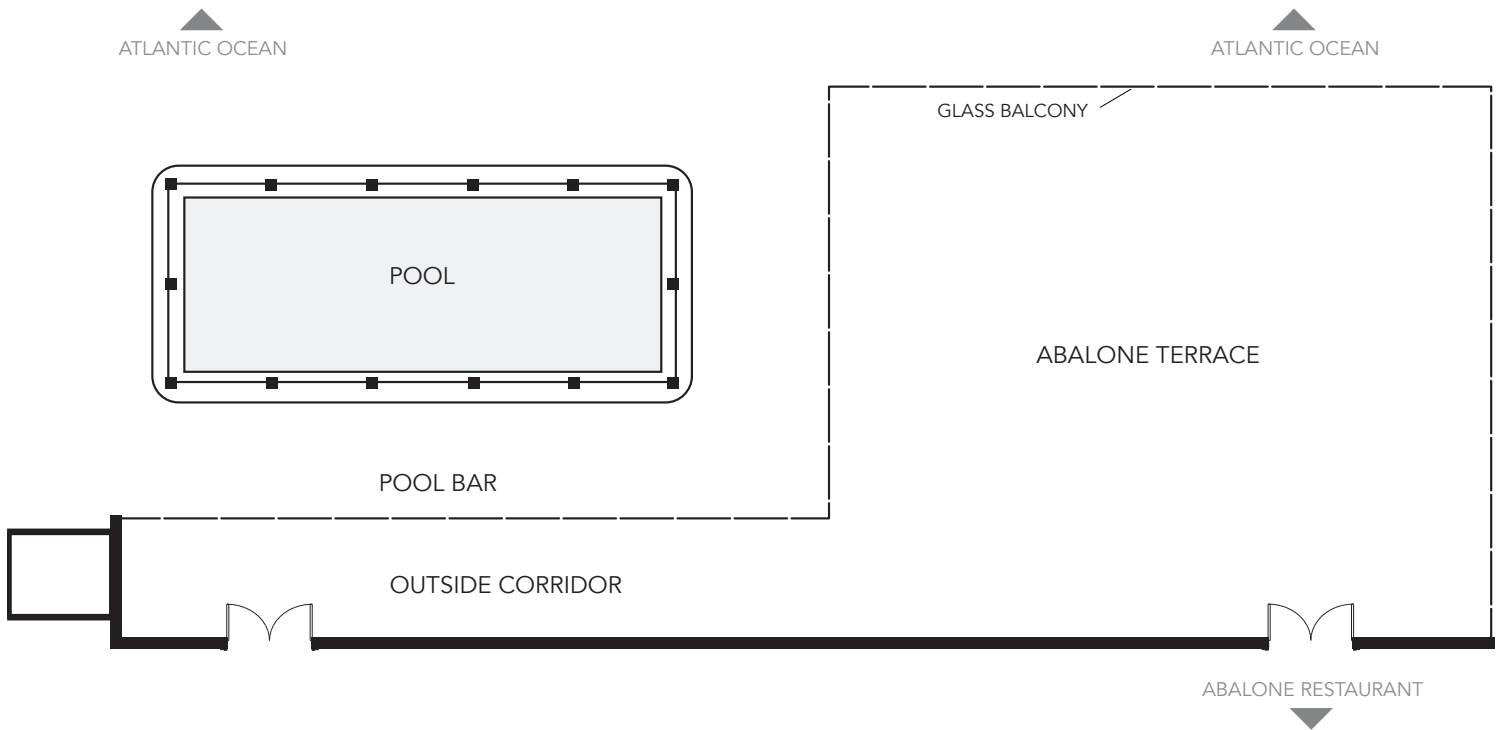

DAYTONA GRANDE

OCEANFRONT RESORT

Abalone Ocean Terrace Conference Specs & Capacities

FUNCTION ROOM	FT ²	DIMENSIONS	CLASSROOM	THEATER	CONFERENCE	U-SHAPE	BANQUET	RECEPTION	BOOTHS
Abalone Ocean Terrace	1,000	39' x 46'	-	-	-	-	80	100	-