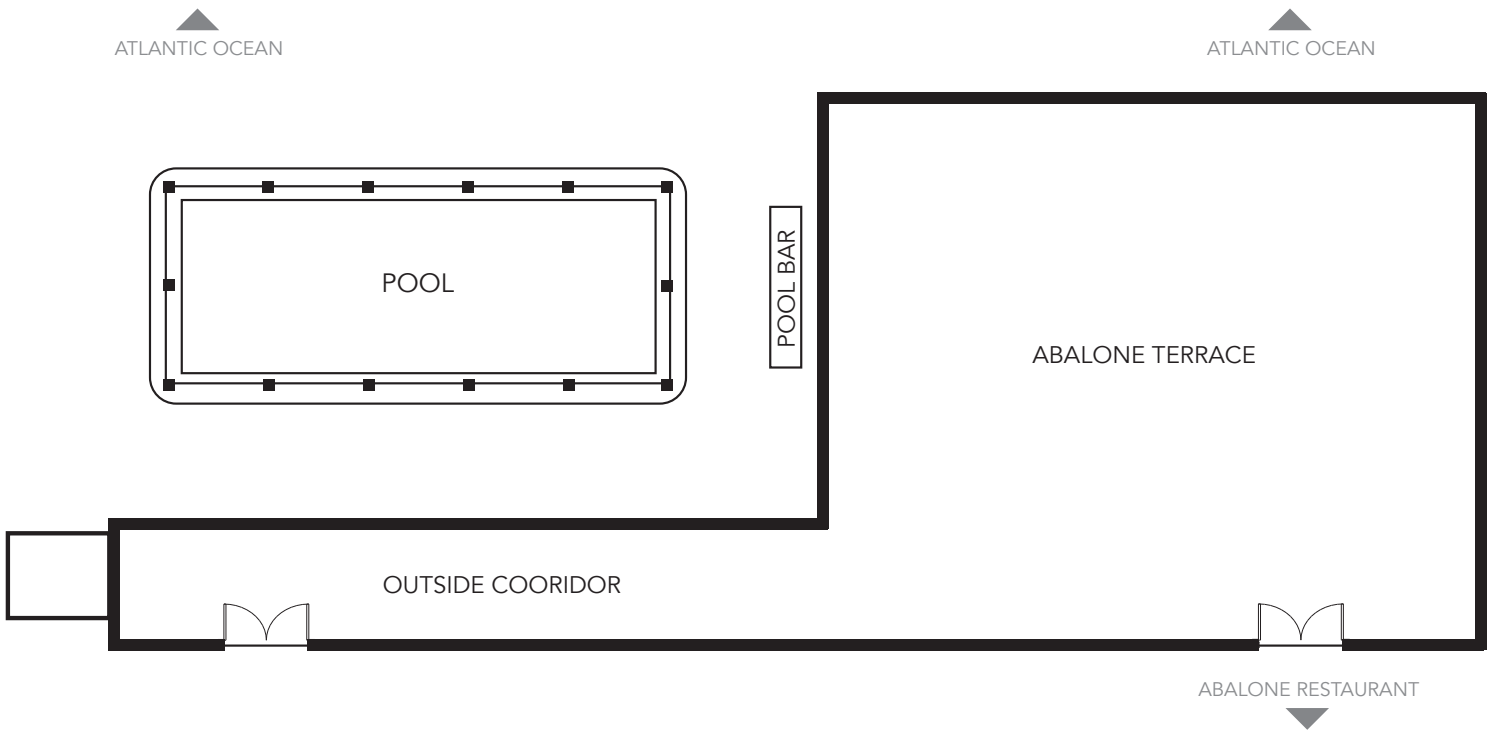

**DAYTONA  
GRANDE**  
OCEANFRONT RESORT

## Abalone Ocean Terrace Conference Specs & Capacities

FUNCTION ROOM	FT <sup>2</sup>	DIMENSIONS	CLASSROOM	THEATER	CONFERENCE	U-SHAPE	BANQUET	RECEPTION	BOOTHS
Abalone Ocean Terrace	1,000	39' x 46'	-	-	-	-	80	100	-